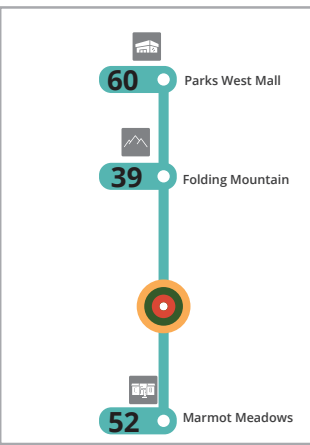

Red Line (Campgrounds Loop)									
Hub	9:27		13:17	15:13	17:24	18:37		21:00	
<b>01</b> Hazel North	9:30		13:20	15:16	17:27	18:40		21:03	
<b>02</b> Pine North	9:31		13:21	15:17	17:28	18:41		21:04	
<b>03</b> Whistlers Campground	9:39		13:29	15:25	17:36	18:49		21:12	
<b>04</b> Wapiti Campground	9:46		13:36	15:32	17:43	18:56		21:19	
<b>05</b> Pine South	9:54		13:44	15:40	17:51	19:04		21:27	
<b>06</b> Hazel South	9:55		13:45	15:41	17:52	19:05		21:28	
Hub	9:58		13:48	15:44	17:55	19:08		21:31	

Teal Line (Regional Loop)										SunDog		
Hinton to Jasper	<b>60</b> Parks West Mall	7:00					11:20		15:20		19:10	
	<b>39</b> Folding Mountain						11:40		15:40		19:28	
	<b>14</b> Cavell North	8:00					12:26		16:29		20:09	
	Hub (arrival)	8:05					12:31		16:34		20:14	
Marmot Meadows Loop	Hub (departure)		7:15	7:43	8:20	8:50	12:35		16:40	17:00	17:45	20:15
	<b>01</b> Hazel North		7:18	7:46	8:23	8:53	12:38		16:43	17:03	17:48	20:18
	<b>02</b> Pine North		7:19	7:47	8:24	8:54	12:39		16:44	17:04	17:49	20:19
	<b>52</b> Marmot Meadows	7:00	7:28	7:56	8:33	9:03	12:48		16:53	17:13	17:58	20:28
	<b>05</b> Pine South	7:09	7:37	8:05	8:42	9:12	12:57		17:02	17:22		20:37
	<b>06</b> Hazel South	7:10	7:38	8:06	8:43	9:13	12:58		17:03	17:23		20:38
Hub (arrival)	7:13	7:41	8:09	8:46	9:16	13:01		17:06	17:26		20:41	
Jasper to Hinton	Hub (departure)					9:30	13:20	14:10	17:10	For information about the SunDog led routes, please call 780-852-4056		
	<b>10</b> Cavell South					9:35	13:25	14:15	17:15			
	<b>39</b> Folding Mountain					10:17	14:14	14:57	18:04			
	<b>60</b> Parks West Mall					10:35	14:32	15:15	18:22			

**Pyramid Loop**

**Lodge Loop**

**Campgrounds Loop**

**Regional Loop**

- **Red Line** (Campgrounds Loop)
- **Orange Line** (Pyramid Loop)
- **Green Line** (Lodge Loop)
- **Town Loop**
- **Teal Line** (Regional Loop)
- Hub**