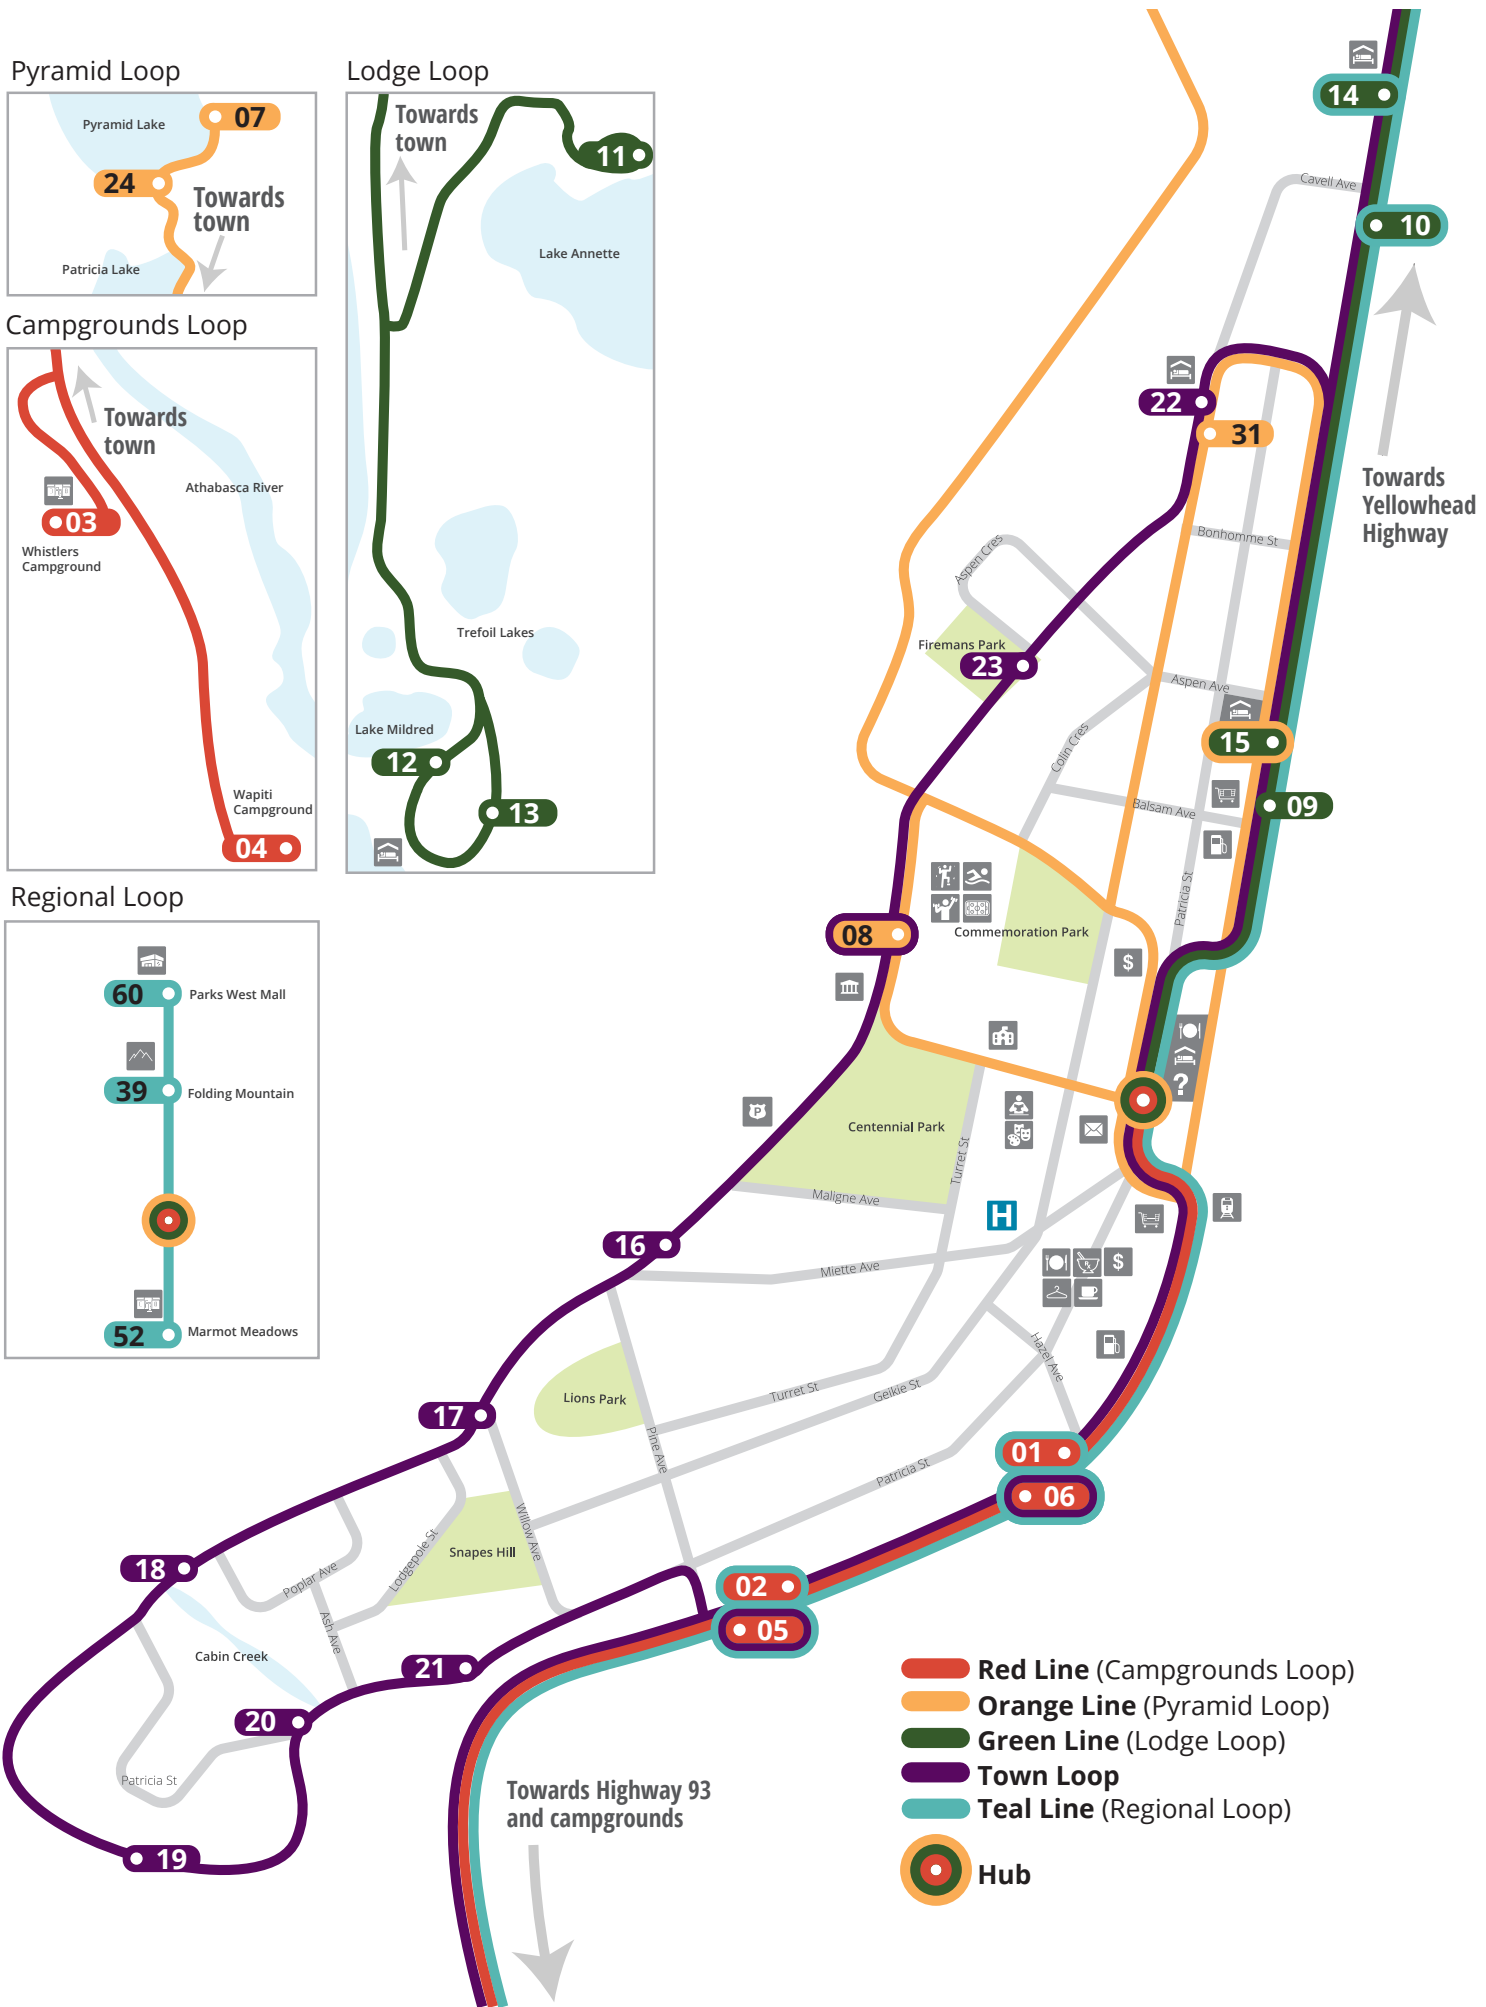

Orange Line (Pyramid Loop) + New stop and new route!									
Hub	9:59	11:23	13:49	16:00	17:56		20:17		
+ <b>31</b> Juniper South	10:02	11:26	13:52	16:03	17:59		20:20		
<b>15</b> Balsam North	10:04	11:28	13:54	16:05	18:01		20:22		
Hub	10:06	11:30	13:56	16:07	18:03		20:24		
<b>07</b> Pyramid	10:19	11:43	14:09	16:20	18:16		20:37		
<b>24</b> Pyramid Beach	10:21	11:45	14:11	16:22	18:18		20:39		
<b>08</b> Recreation Centre	10:31	11:55	14:21	16:32	18:28		20:49		
+ <b>31</b> Juniper South	10:35	11:59	14:25	16:36	18:32		20:53		
<b>15</b> Balsam North	10:37	12:01	14:27	16:38	18:34		20:55		
Hub	10:39	12:03	14:29	16:40	18:36		20:57		

Teal Line (Regional Loop)										SunDog		
Hinton to Jasper	<b>60</b> Parks West Mall	7:00					11:20		15:20		19:10	
	<b>39</b> Folding Mountain						11:40		15:40		19:28	
	<b>14</b> Cavell North	8:00					12:26		16:29		20:09	
	Hub (arrival)	8:05					12:31		16:34		20:14	
Marmot Meadows Loop	Hub (departure)		7:15	7:43	8:20	8:50	12:35		16:40	17:00	17:45	20:15
	<b>01</b> Hazel North		7:18	7:46	8:23	8:53	12:38		16:43	17:03	17:48	20:18
	<b>02</b> Pine North		7:19	7:47	8:24	8:54	12:39		16:44	17:04	17:49	20:19
	<b>52</b> Marmot Meadows	7:00	7:28	7:56	8:33	9:03	12:48		16:53	17:13	17:58	20:28
	<b>05</b> Pine South	7:09	7:37	8:05	8:42	9:12	12:57		17:02	17:22		20:37
	<b>06</b> Hazel South	7:10	7:38	8:06	8:43	9:13	12:58		17:03	17:23		20:38
Hub (arrival)	7:13	7:41	8:09	8:46	9:16	13:01		17:06	17:26		20:41	
Jasper to Hinton	Hub (departure)					9:30	13:20	14:10	17:10	For information about the SunDog led routes, please call 780-852-4056		
	<b>10</b> Cavell South					9:35	13:25	14:15	17:15			
	<b>39</b> Folding Mountain					10:17	14:14	14:57	18:04			
	<b>60</b> Parks West Mall					10:35	14:32	15:15	18:22			

**Pyramid Loop**

**Lodge Loop**

**Campgrounds Loop**

**Regional Loop**

- **Red Line** (Campgrounds Loop)
- **Orange Line** (Pyramid Loop)
- **Green Line** (Lodge Loop)
- **Town Loop**
- **Teal Line** (Regional Loop)
- Hub**