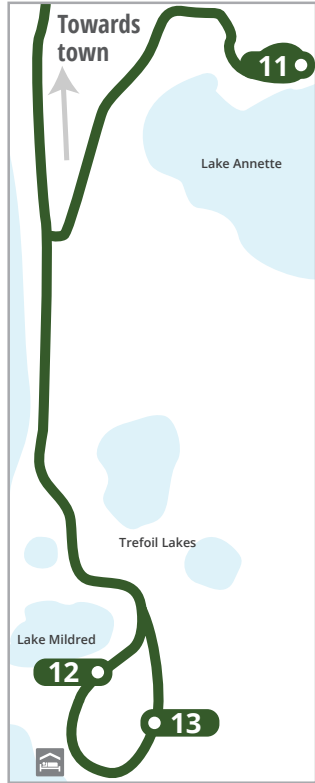

Pyramid Loop

Lodge Loop

Campgrounds Loop

Regional Loop

- **Red Line** (Campgrounds Loop)
- **Orange Line** (Pyramid Loop)
- **Green Line** (Lodge Loop)
- **Town Loop**
- **Teal Line** (Regional Loop)
- **Hub**