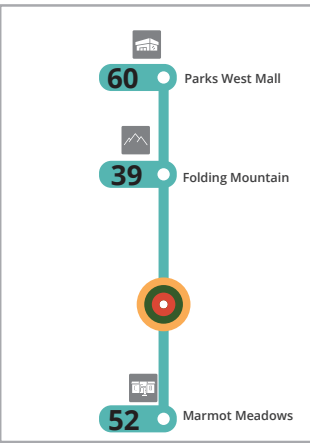

Red Line (Campgrounds Loop)

Hub	9:27		13:17	15:13	17:24	18:37		21:00	
01 Hazel North	9:30		13:20	15:16	17:27	18:40		21:03	
02 Pine North	9:31		13:21	15:17	17:28	18:41		21:04	
03 Whistlers Campground	9:39		13:29	15:25	17:36	18:49		21:12	
04 Wapiti Campground	9:46		13:36	15:32	17:43	18:56		21:19	
05 Pine South	9:54		13:44	15:40	17:51	19:04		21:27	
06 Hazel South	9:55		13:45	15:41	17:52	19:05		21:28	
Hub	9:58		13:48	15:44	17:55	19:08		21:31	

Teal Line (Regional Loop)

										SunDog		
Hinton to Jasper	60 Parks West Mall	7:00						11:20	15:20			19:10
	14 Cavell North	8:00						11:40	15:40			19:28
	39 Folding Mountain							12:26	16:29			20:09
	Hub (arrival)	8:05						12:31	16:34			20:14
Marmot Meadows Loop	Hub (departure)		7:15	7:43	8:20	8:50	12:35		16:40	17:00	17:45	20:15
	01 Hazel North		7:18	7:46	8:23	8:53	12:38		16:43	17:03	17:48	20:18
	02 Pine North		7:19	7:47	8:24	8:54	12:39		16:44	17:04	17:49	20:19
	52 Marmot Meadows	7:00	7:28	7:56	8:33	9:03	12:48		16:53	17:13	17:58	20:28
	05 Pine South	7:09	7:37	8:05	8:42	9:12	12:57		17:02	17:22		20:37
	06 Hazel South	7:10	7:38	8:06	8:43	9:13	12:58		17:03	17:23		20:38
	Hub (arrival)	7:13	7:41	8:09	8:46	9:16	13:01		17:06	17:26		20:41
Jasper to Hinton	Hub (departure)					9:30	13:20	14:10	17:10	For information about the SunDog led routes, please call 780-852-4056		
	10 Cavell South					9:35	13:25	14:15	17:15			
	39 Folding Mountain					10:17	14:14	14:57	18:04			
	60 Parks West Mall					10:35	14:32	15:15	18:22			

Pyramid Loop

Lodge Loop

Campgrounds Loop

Regional Loop

- **Red Line** (Campgrounds Loop)
- **Orange Line** (Pyramid Loop)
- **Green Line** (Lodge Loop)
- **Town Loop**
- **Teal Line** (Regional Loop)
- Hub**