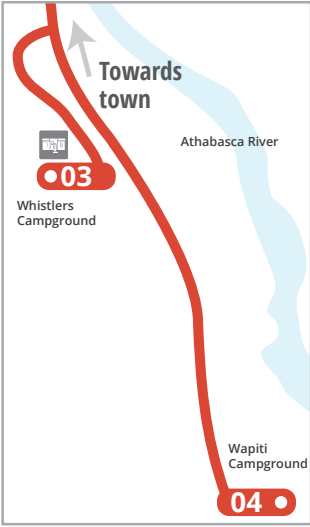

Red Line (Campgrounds Loop)

Hub	9:27		13:17	15:13	17:24	18:37		21:00	
01 Hazel North	9:30		13:20	15:16	17:27	18:40		21:03	
02 Pine North	9:31		13:21	15:17	17:28	18:41		21:04	
03 Whistlers Campground	9:39		13:29	15:25	17:36	18:49		21:12	
04 Wapiti Campground	9:46		13:36	15:32	17:43	18:56		21:19	
05 Pine South	9:54		13:44	15:40	17:51	19:04		21:27	
06 Hazel South	9:55		13:45	15:41	17:52	19:05		21:28	
Hub	9:58		13:48	15:44	17:55	19:08		21:31	

Teal Line (Regional Loop)

										SunDog		
Hinton to Jasper	60 Parks West Mall	7:00						11:20	15:20			19:10
	14 Cavell North	8:00						11:40	15:40			19:28
	39 Folding Mountain							12:26	16:29			20:09
	Hub (arrival)	8:05						12:31	16:34			20:14
Marmot Meadows Loop	Hub (departure)		7:15	7:43	8:20	8:50	12:35		16:40	17:00	17:45	20:15
	01 Hazel North		7:18	7:46	8:23	8:53	12:38		16:43	17:03	17:48	20:18
	02 Pine North		7:19	7:47	8:24	8:54	12:39		16:44	17:04	17:49	20:19
	52 Marmot Meadows	7:00	7:28	7:56	8:33	9:03	12:48		16:53	17:13	17:58	20:28
	05 Pine South	7:09	7:37	8:05	8:42	9:12	12:57		17:02	17:22		20:37
	06 Hazel South	7:10	7:38	8:06	8:43	9:13	12:58		17:03	17:23		20:38
	Hub (arrival)	7:13	7:41	8:09	8:46	9:16	13:01		17:06	17:26		20:41
Jasper to Hinton	Hub (departure)					9:30	13:20	14:10	17:10	For information about the SunDog led routes, please call 780-852-4056		
	10 Cavell South					9:35	13:25	14:15	17:15			
	39 Folding Mountain					10:17	14:14	14:57	18:04			
	60 Parks West Mall					10:35	14:32	15:15	18:22			

Pyramid Loop

Lodge Loop

Campgrounds Loop

Regional Loop

- **Red Line** (Campgrounds Loop)
- **Orange Line** (Pyramid Loop)
- **Green Line** (Lodge Loop)
- **Town Loop**
- **Teal Line** (Regional Loop)
- Hub**