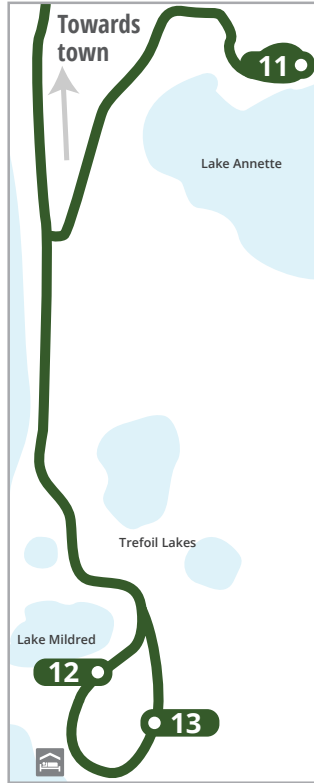

Red Line (Campgrounds Loop)

Hub	9:27		13:17	15:13	17:24	18:37		21:00	
01 Hazel North	9:30		13:20	15:16	17:27	18:40		21:03	
02 Pine North	9:31		13:21	15:17	17:28	18:41		21:04	
03 Whistlers Campground	9:39		13:29	15:25	17:36	18:49		21:12	
04 Wapiti Campground	9:46		13:36	15:32	17:43	18:56		21:19	
05 Pine South	9:54		13:44	15:40	17:51	19:04		21:27	
06 Hazel South	9:55		13:45	15:41	17:52	19:05		21:28	
Hub	9:58		13:48	15:44	17:55	19:08		21:31	

Teal Line (Regional Loop)

										SunDog		
Hinton to Jasper	60 Parks West Mall	7:00						11:20	15:20			19:10
	14 Cavell North	8:00						11:40	15:40			19:28
	39 Folding Mountain							12:26	16:29			20:09
	Hub (arrival)	8:05						12:31	16:34			20:14
Marmot Meadows Loop	Hub (departure)		7:15	7:43	8:20	8:50	12:35		16:40	17:00	17:45	20:15
	01 Hazel North		7:18	7:46	8:23	8:53	12:38		16:43	17:03	17:48	20:18
	02 Pine North		7:19	7:47	8:24	8:54	12:39		16:44	17:04	17:49	20:19
	52 Marmot Meadows	7:00	7:28	7:56	8:33	9:03	12:48		16:53	17:13	17:58	20:28
	05 Pine South	7:09	7:37	8:05	8:42	9:12	12:57		17:02	17:22		20:37
	06 Hazel South	7:10	7:38	8:06	8:43	9:13	12:58		17:03	17:23		20:38
	Hub (arrival)	7:13	7:41	8:09	8:46	9:16	13:01		17:06	17:26		20:41
Jasper to Hinton	Hub (departure)					9:30	13:20	14:10	17:10	For information about the SunDog led routes, please call 780-852-4056		
	10 Cavell South					9:35	13:25	14:15	17:15			
	39 Folding Mountain					10:17	14:14	14:57	18:04			
	60 Parks West Mall					10:35	14:32	15:15	18:22			

Pyramid Loop

Lodge Loop

Campgrounds Loop

Regional Loop

- **Red Line** (Campgrounds Loop)
- **Orange Line** (Pyramid Loop)
- **Green Line** (Lodge Loop)
- **Town Loop**
- **Teal Line** (Regional Loop)
- Hub**