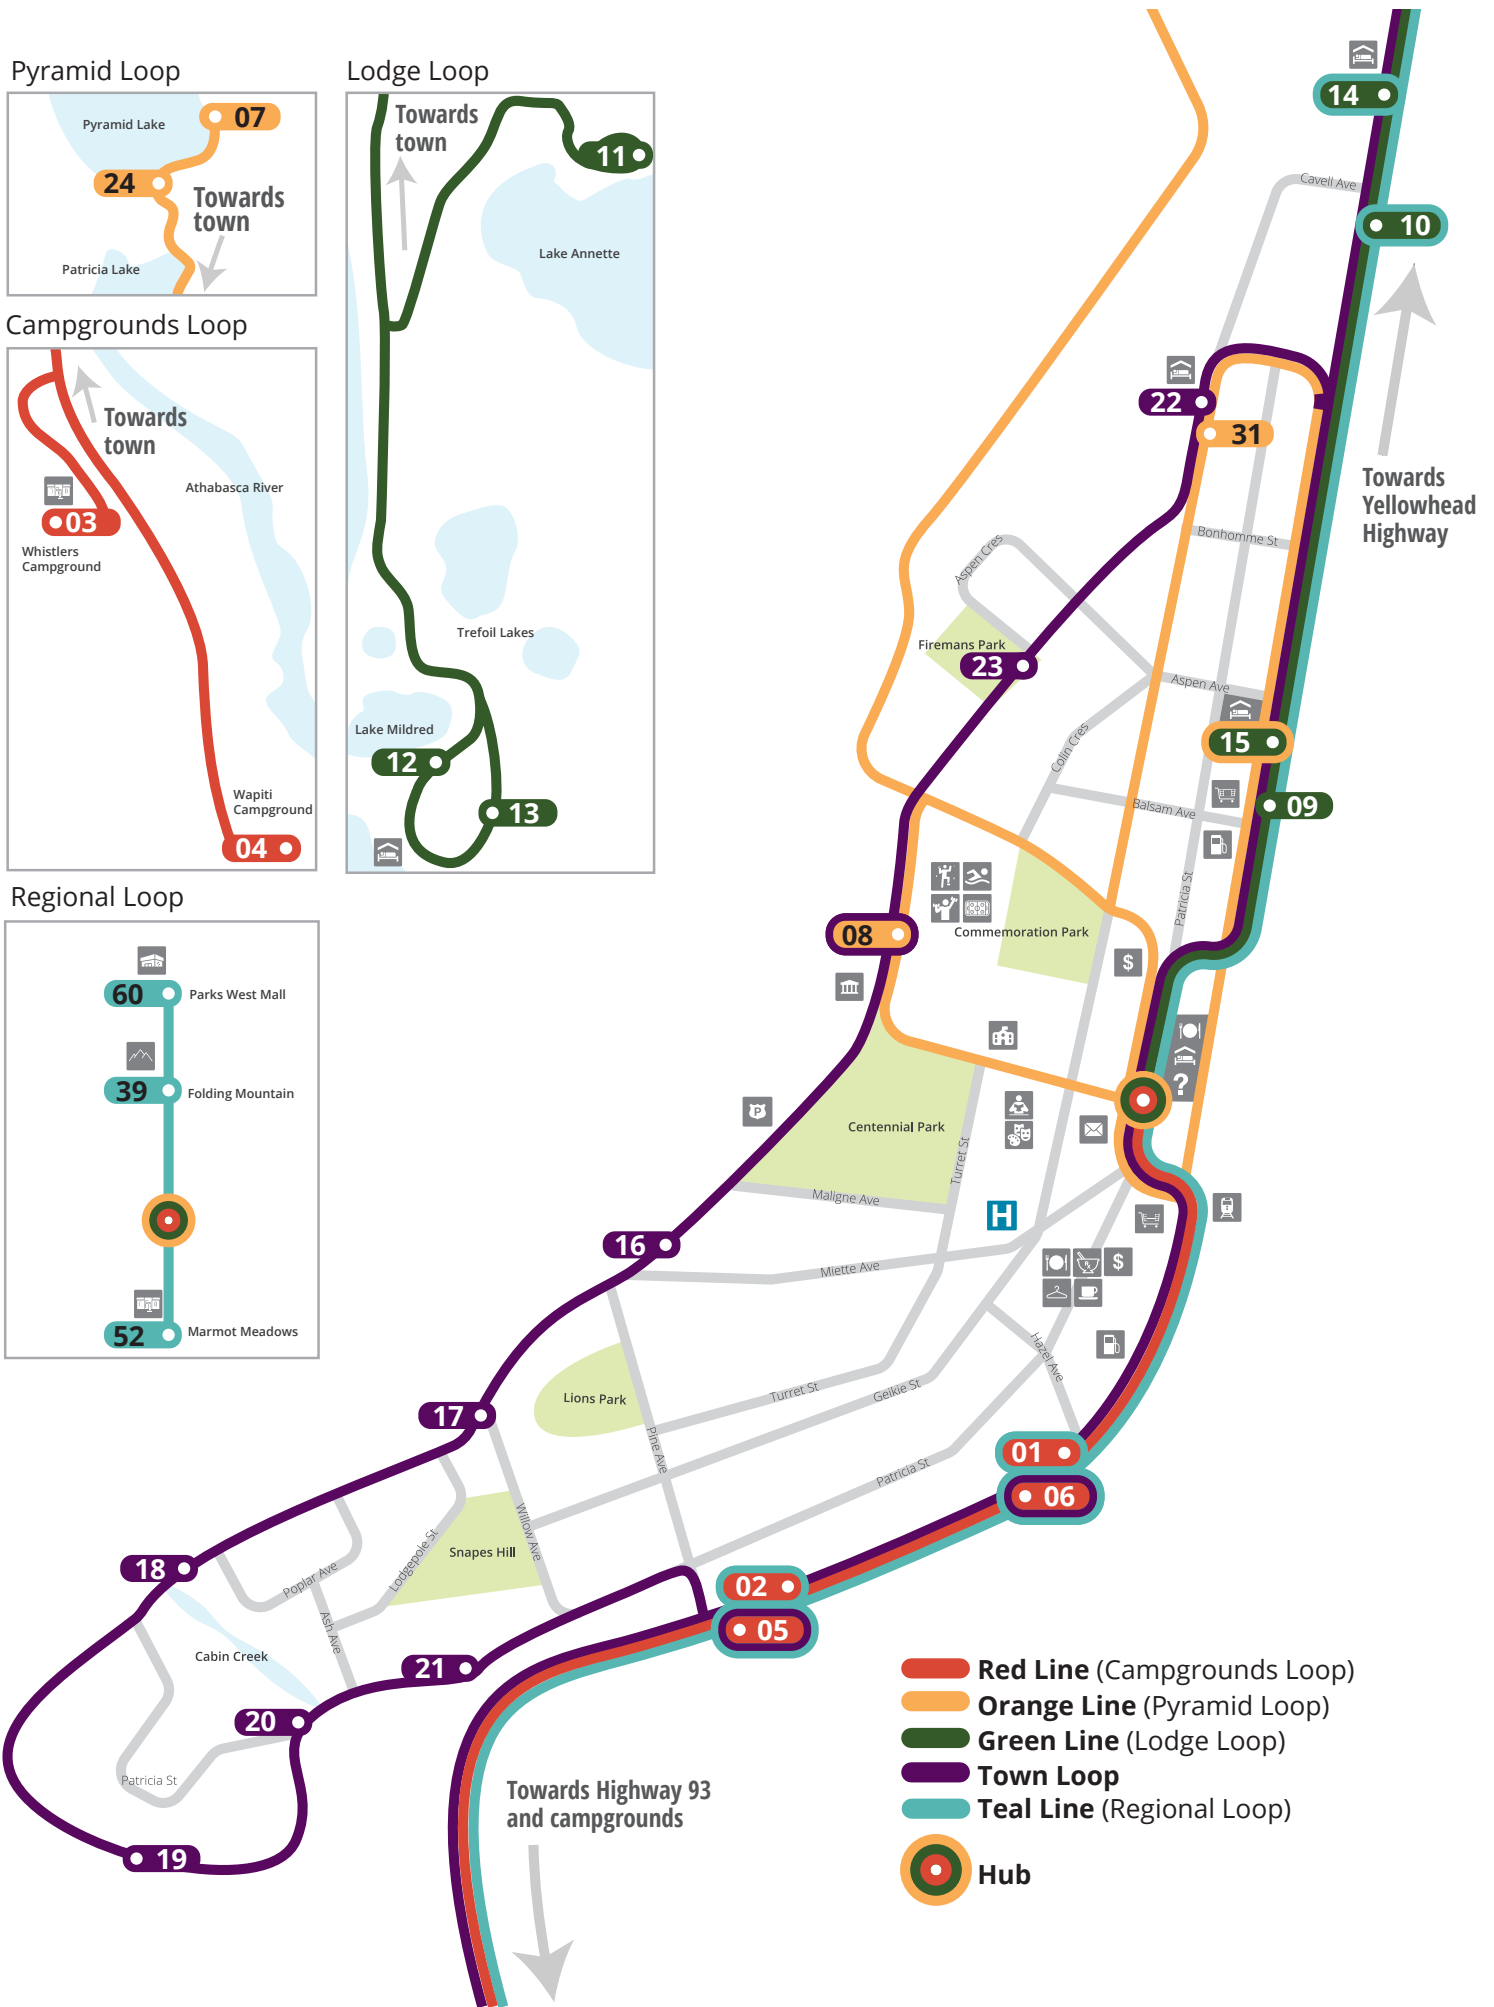

Orange Line (Pyramid Loop) + New stop and new route!

Hub	9:59	11:23	13:49	16:00	17:56		20:17		
+ 31 Juniper South	10:02	11:26	13:52	16:03	17:59		20:20		
15 Balsam North	10:04	11:28	13:54	16:05	18:01		20:22		
Hub	10:06	11:30	13:56	16:07	18:03		20:24		
07 Pyramid	10:19	11:43	14:09	16:20	18:16		20:37		
24 Pyramid Beach	10:21	11:45	14:11	16:22	18:18		20:39		
08 Recreation Centre	10:31	11:55	14:21	16:32	18:28		20:49		
+ 31 Juniper South	10:35	11:59	14:25	16:36	18:32		20:53		
15 Balsam North	10:37	12:01	14:27	16:38	18:34		20:55		
Hub	10:39	12:03	14:29	16:40	18:36		20:57		

Teal Line (Regional Loop)

										SunDog		
Hinton to Jasper	60 Parks West Mall	7:00						11:20	15:20			19:10
	14 Cavell North	8:00						11:40	15:40			19:28
	39 Folding Mountain							12:26	16:29			20:09
	Hub (arrival)	8:05						12:31	16:34			20:14
Marmot Meadows Loop	Hub (departure)		7:15	7:43	8:20	8:50	12:35		16:40	17:00	17:45	20:15
	01 Hazel North		7:18	7:46	8:23	8:53	12:38		16:43	17:03	17:48	20:18
	02 Pine North		7:19	7:47	8:24	8:54	12:39		16:44	17:04	17:49	20:19
	52 Marmot Meadows	7:00	7:28	7:56	8:33	9:03	12:48		16:53	17:13	17:58	20:28
	05 Pine South	7:09	7:37	8:05	8:42	9:12	12:57		17:02	17:22		20:37
	06 Hazel South	7:10	7:38	8:06	8:43	9:13	12:58		17:03	17:23		20:38
	Hub (arrival)	7:13	7:41	8:09	8:46	9:16	13:01		17:06	17:26		20:41
Jasper to Hinton	Hub (departure)					9:30	13:20	14:10	17:10	For information about the SunDog led routes, please call 780-852-4056		
	10 Cavell South					9:35	13:25	14:15	17:15			
	39 Folding Mountain					10:17	14:14	14:57	18:04			
	60 Parks West Mall					10:35	14:32	15:15	18:22			

Pyramid Loop

Lodge Loop

Campgrounds Loop

Regional Loop

- **Red Line** (Campgrounds Loop)
- **Orange Line** (Pyramid Loop)
- **Green Line** (Lodge Loop)
- **Town Loop**
- **Teal Line** (Regional Loop)
- Hub**